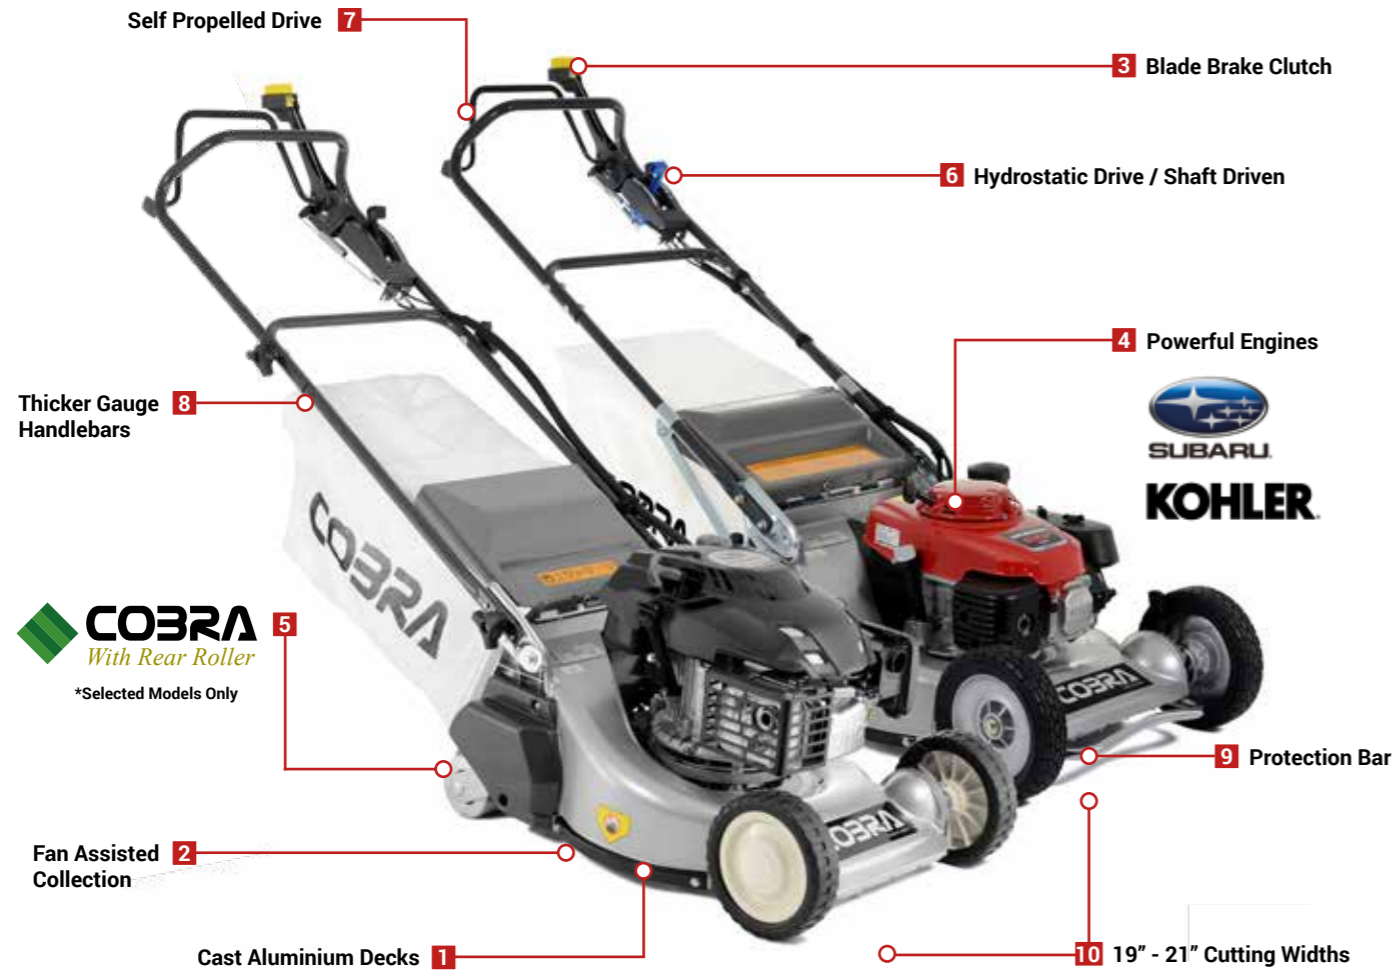

## COBRA RM53SPH-PRO

£1,300.00 inc VAT 21" Lawnmower Powered by Honda

The Cobra RM53SPH-PRO petrol Lawnmower with Hi-Speed gearbox is powered by a Honda GXV160 engine. It has a 21" cutting width and is built for the demands of the domestic and professional gardener.