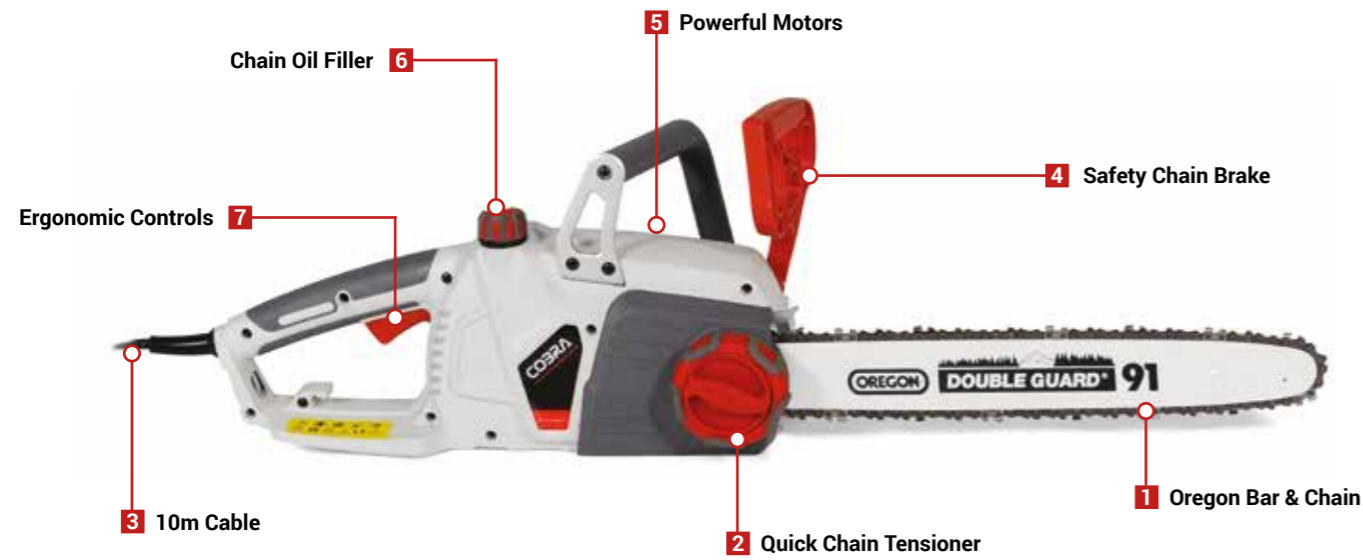

COBRA Electric Chainsaws

1800W - 2400W Electric Powered Chainsaws

Cutter Bar and Chain

1 Oregon Bar and Chain

Cobra electric Chainsaws are fitted with Oregon bar and chains, the world's leading manufacturer and marketer of cutting chains and guide bars for Chainsaws. Known for its innovative spirit, the company focuses on manufacturing products that offer a superior competitive advantage and so fits perfectly with Cobra Chainsaws.

Even More Features

2 Quick Chain Tensioner

Quick chain tensioning system which eliminates the need for any tools for tightening the chain. Just a quick rotation of the tensioning wheel and you'll be back in action without any down time.

3 10m Cable

Cobra electric Chainsaws come complete with an impressive 10m cable.

Safety Features

4 Safety Chain Brake

The safety chain brake is used to stop the Chainsaw chain from rotating around the bar.

Two ways to engage the chain brake: by pushing the handle forward, or by the force of inertia that occur when the saw kicks back.