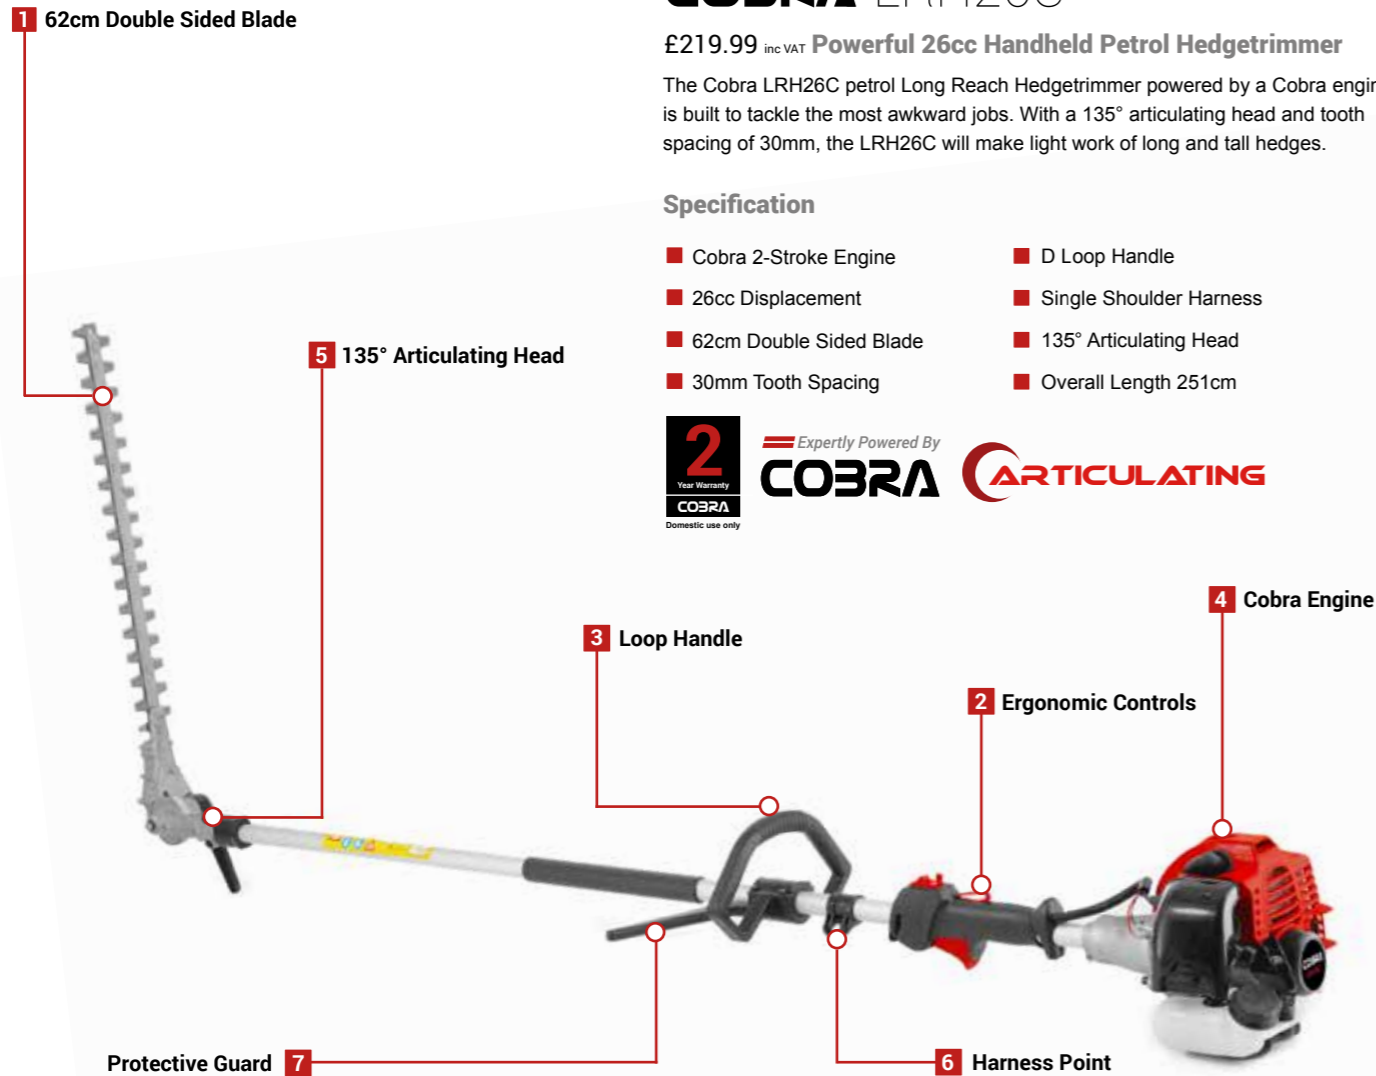

## COBRA LRH26C

£219.99 inc VAT **Powerful 26cc Handheld Petrol Hedgetrimmer**

The Cobra LRH26C petrol Long Reach Hedgetrimmer powered by a Cobra engine is built to tackle the most awkward jobs. With a 135° articulating head and tooth spacing of 30mm, the LRH26C will make light work of long and tall hedges.

### Specification

- Cobra 2-Stroke Engine
- 26cc Displacement
- 62cm Double Sided Blade
- 30mm Tooth Spacing
- D Loop Handle
- Single Shoulder Harness
- 135° Articulating Head
- Overall Length 251cm