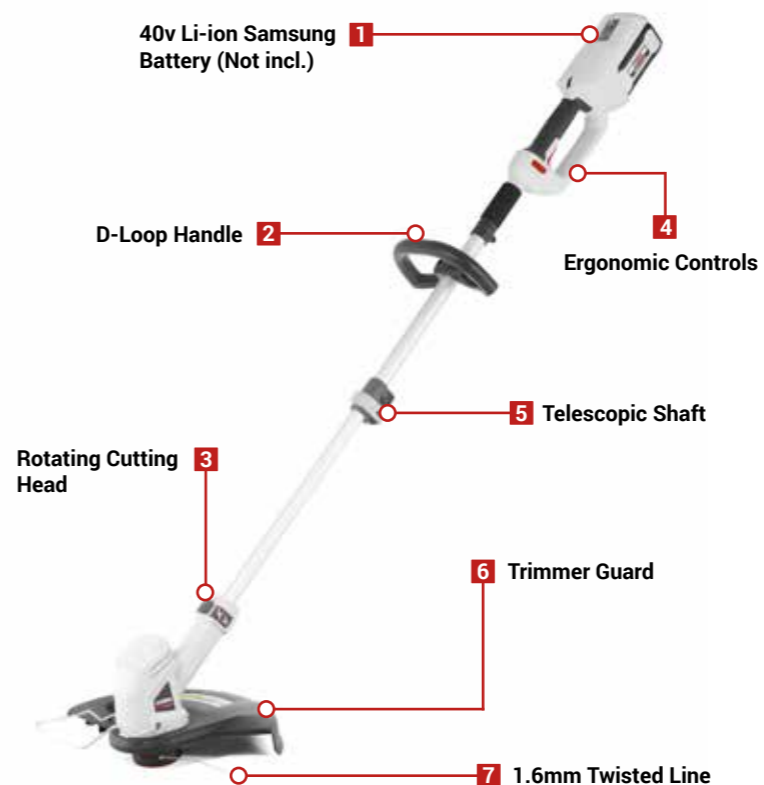

Specification

- 1x 40v Li-ion Battery (**Not incl.**)
- 28 - 32cm Cutting Width
- 1.6mm Twisted Cutting Line
- Up to 80mins No Load Run Time
- Approx 90mins Charge Time
- 7500rpm No Load Speed
- Weighs 4kg (Including Battery)
- Batteries Available Separately

SAMSUNG