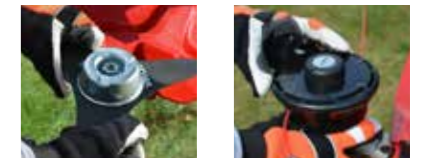

Tap 'n' Go Cutting Head & Blade

5 Nylon Head and Tri-Blade

Complete with tap 'n' go double line cutting head for mowing and thinning. The quality nylon line is automatically readjusted by simply tapping the cutting head on the ground.

The metal tri-blade makes clearing larger areas of brambles, shrubs and saplings even easier.